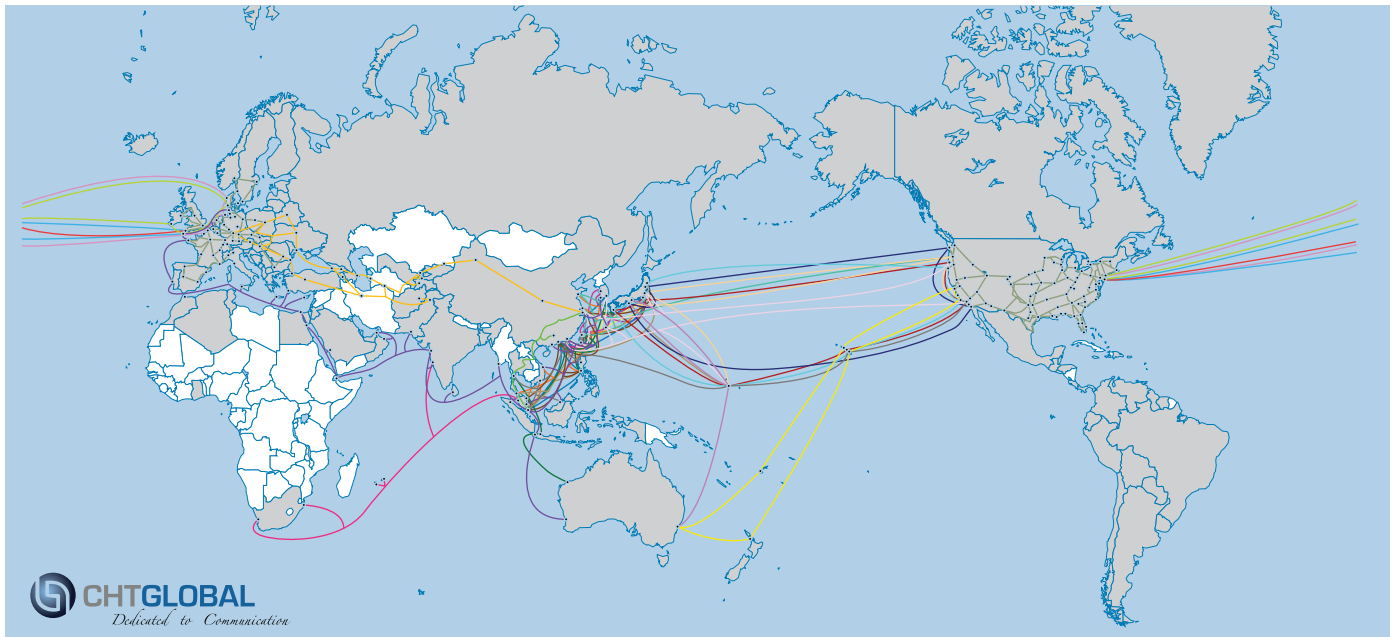

# Make Your Global Impact

CHT Global (Chunghwa Telecom Global) knows what it means to make a Global Impact. Established in 2002 as the US subsidiary of Taiwan's Chunghwa Telecom, CHT Global is bringing the rest of the world the expertise and quality service that has made Chunghwa Telecom the largest and most trusted telecommunications company in Taiwan and throughout much of the Asia-Pacific.

Today, CHT Global is equipping the largest multinational and global corporations with data and communication solutions to bridge their operations across the globe, and helping small and medium companies make the big leap onto the global stage. With total solutions ranging from International Private Lines or CHT Global's robust MPLS-VPN, to Internet Data Centers worldwide or International Long Distance Calling Plans, CHT Global is uniquely positioned to help you make your global impact.